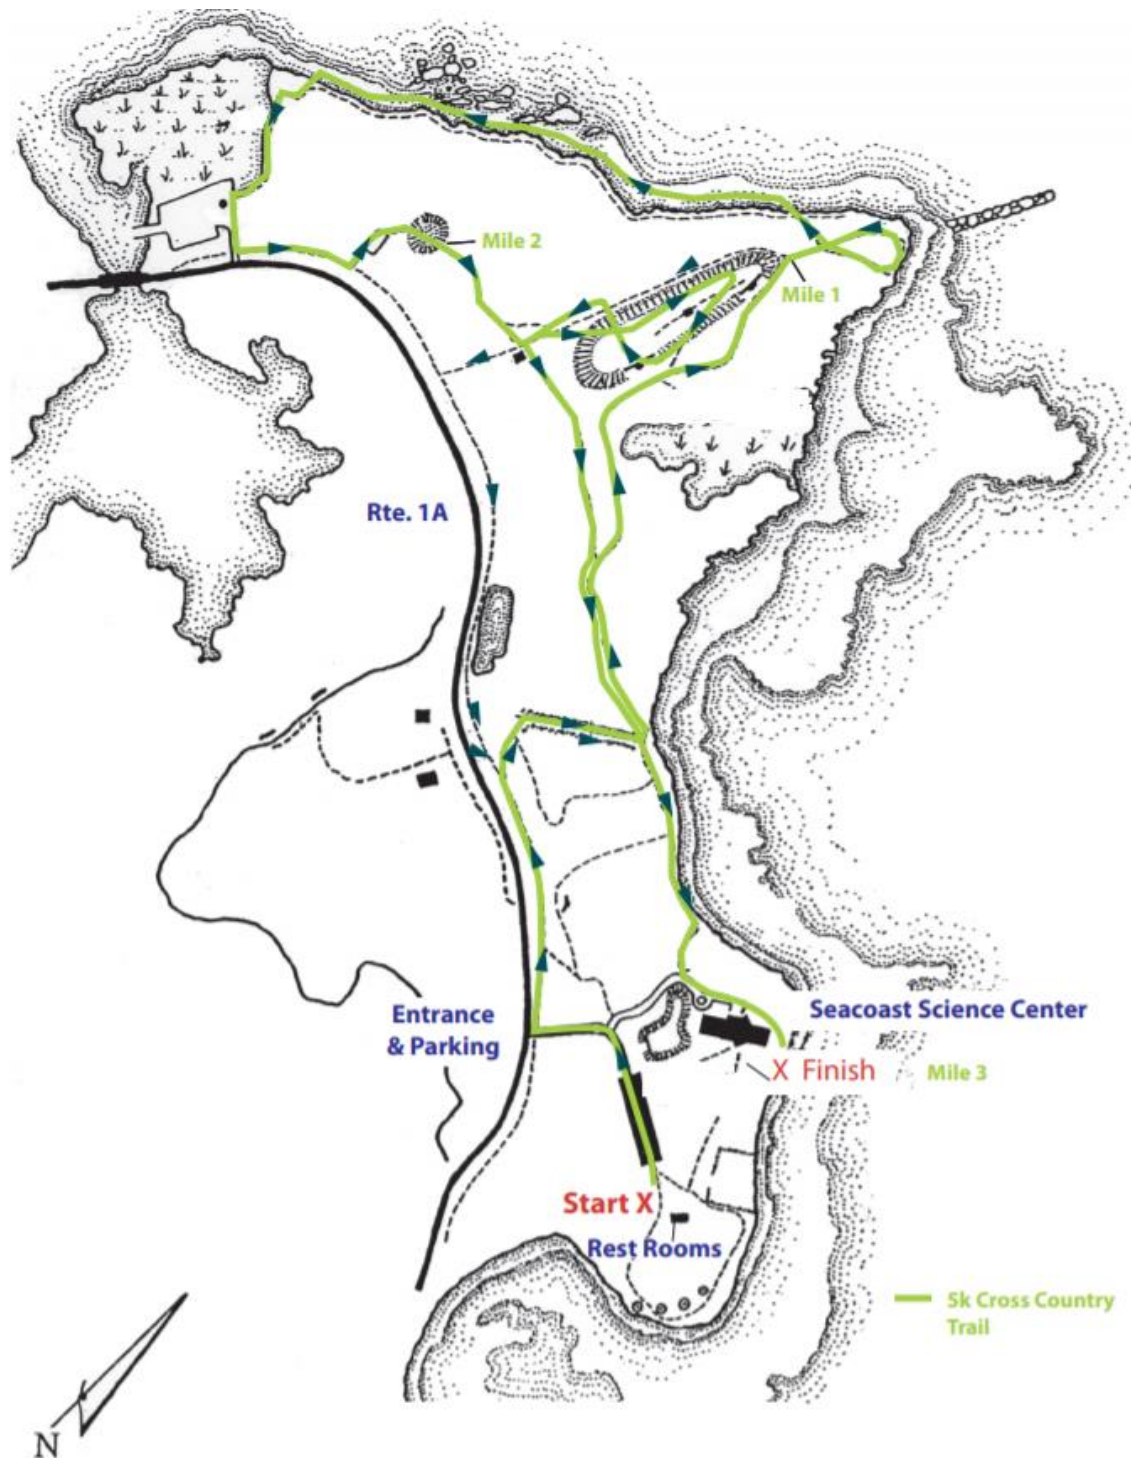

5K Course at Odiorne State Park, Rye, NH

Odiorne Point State Park