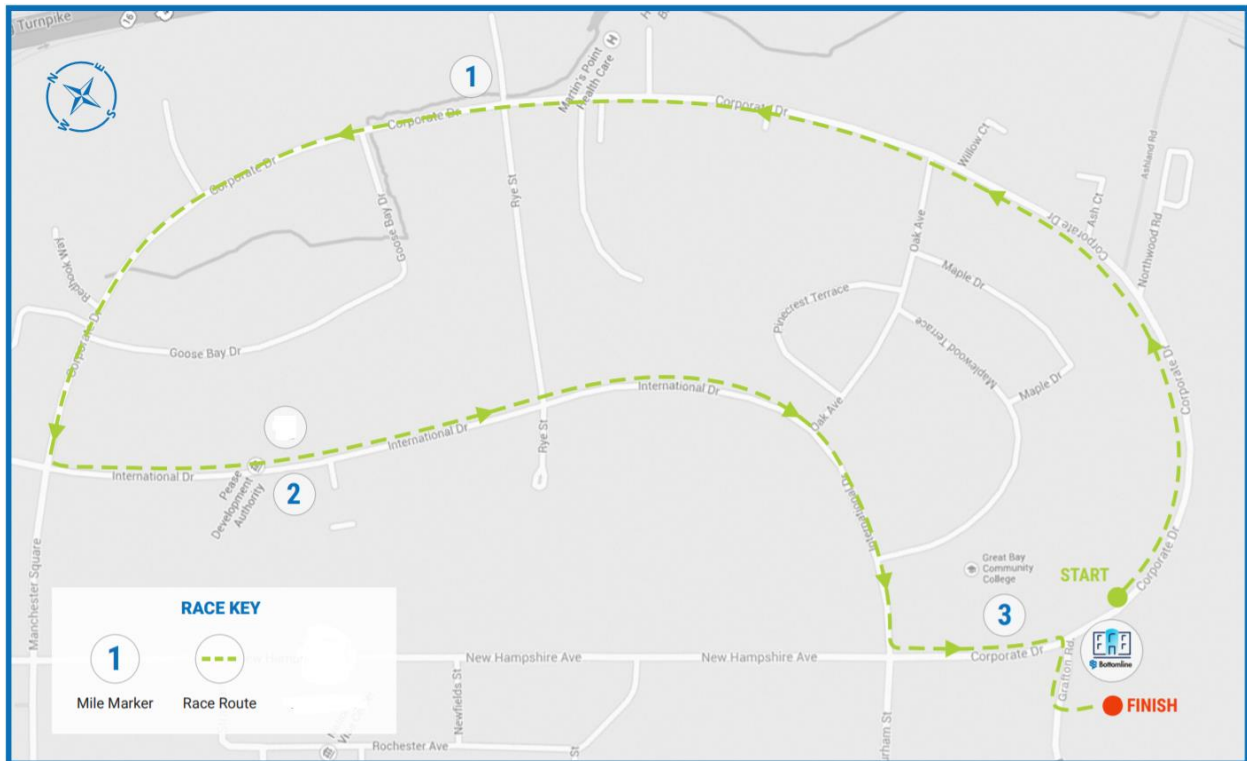

5K Course at Pease International Tradeport, Portsmouth, NH