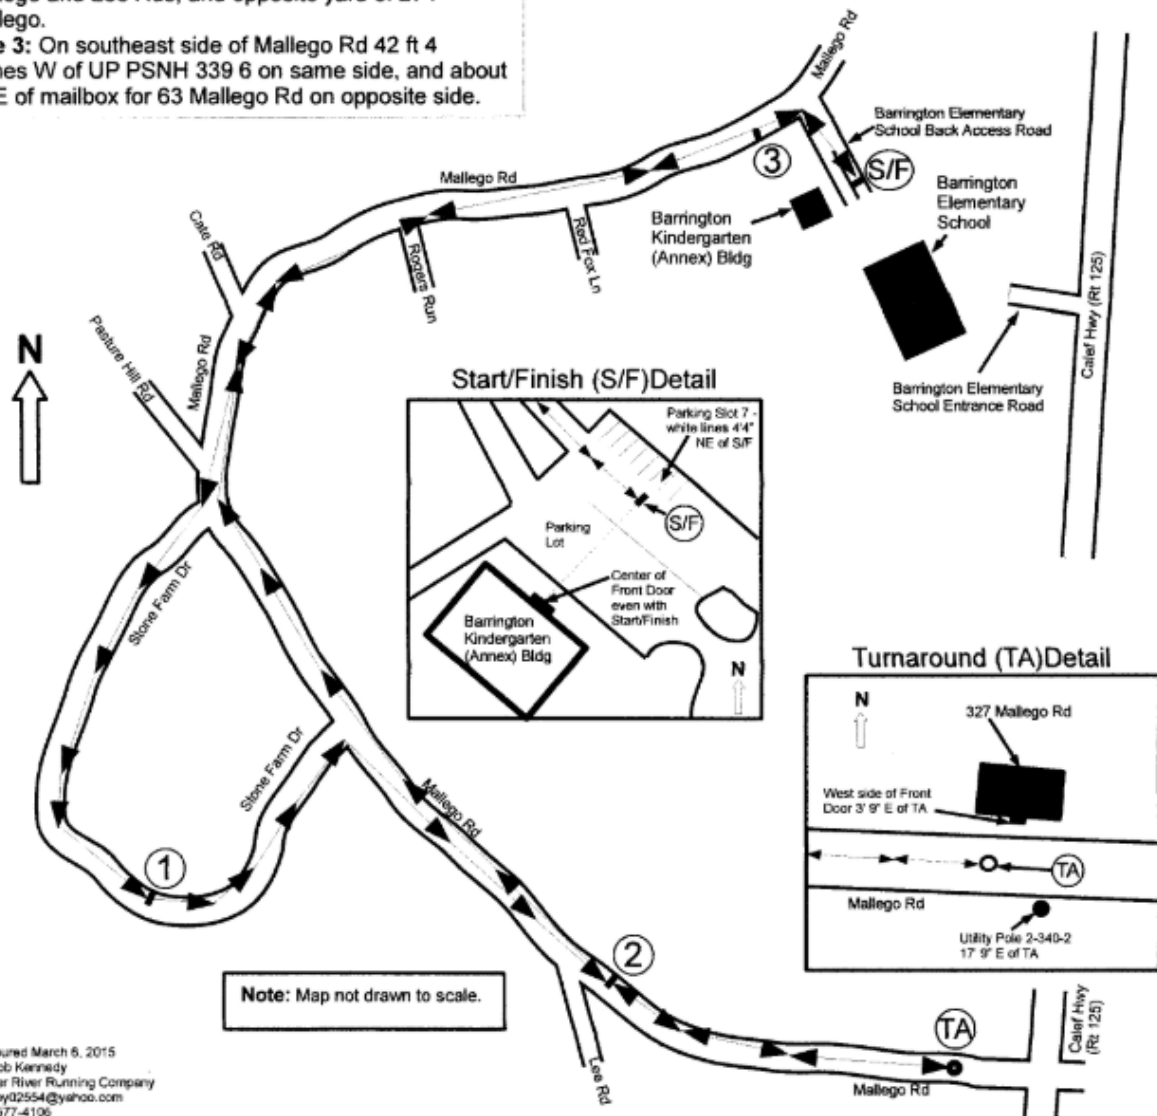

5K Course in Barrington, NH

Start/Finish, and all mile markers are marked with a P-K Nail and White Paint.

Start/Finish: On northeast side of the Barrington Kindergarten Bldg (School Annex) parking lot even with the center of the front doors to the Kindergarten Bldg, and in the middle of parking slot 7 counting from the northwest corner of the parking lot, and 4 ft 4 inches from the ends of the white lines marking the 7th parking slot.

Mile 1: On northeast side of Stone Farm Dr about 2 ft SE of the southeast side of the driveway for 73 Stone Farm Dr.

Turnaround (TA): In center of Mallego Rd between double yellow line, 3 ft 9 inches W of west side of front door of 327 Mallego, and 17 ft 9 inches W of UP 2-340-2 on south side of Mallego.

Mile 2: On north side of Mallego Rd 64 ft E of "Blind Driveway" sign on same side before intersection of Mallego and Lee Rds, and opposite yard of 274 Mallego.

Mile 3: On southeast side of Mallego Rd 42 ft 4 inches W of UP PSNH 339 6 on same side, and about 49 E of mailbox for 63 Mallego Rd on opposite side.

Peeper 5K Run/Walk
Barrington, New Hampshire

PEEPER 5K RUN/WALK
USATF CERTIFICATE NH15005TY
EFFECTIVE 3-15-15 TO 12-31-25

Measured March 6, 2015
By Bob Kennedy
Oyster River Running Company
oaproy02554@yahoo.com
508-677-4106